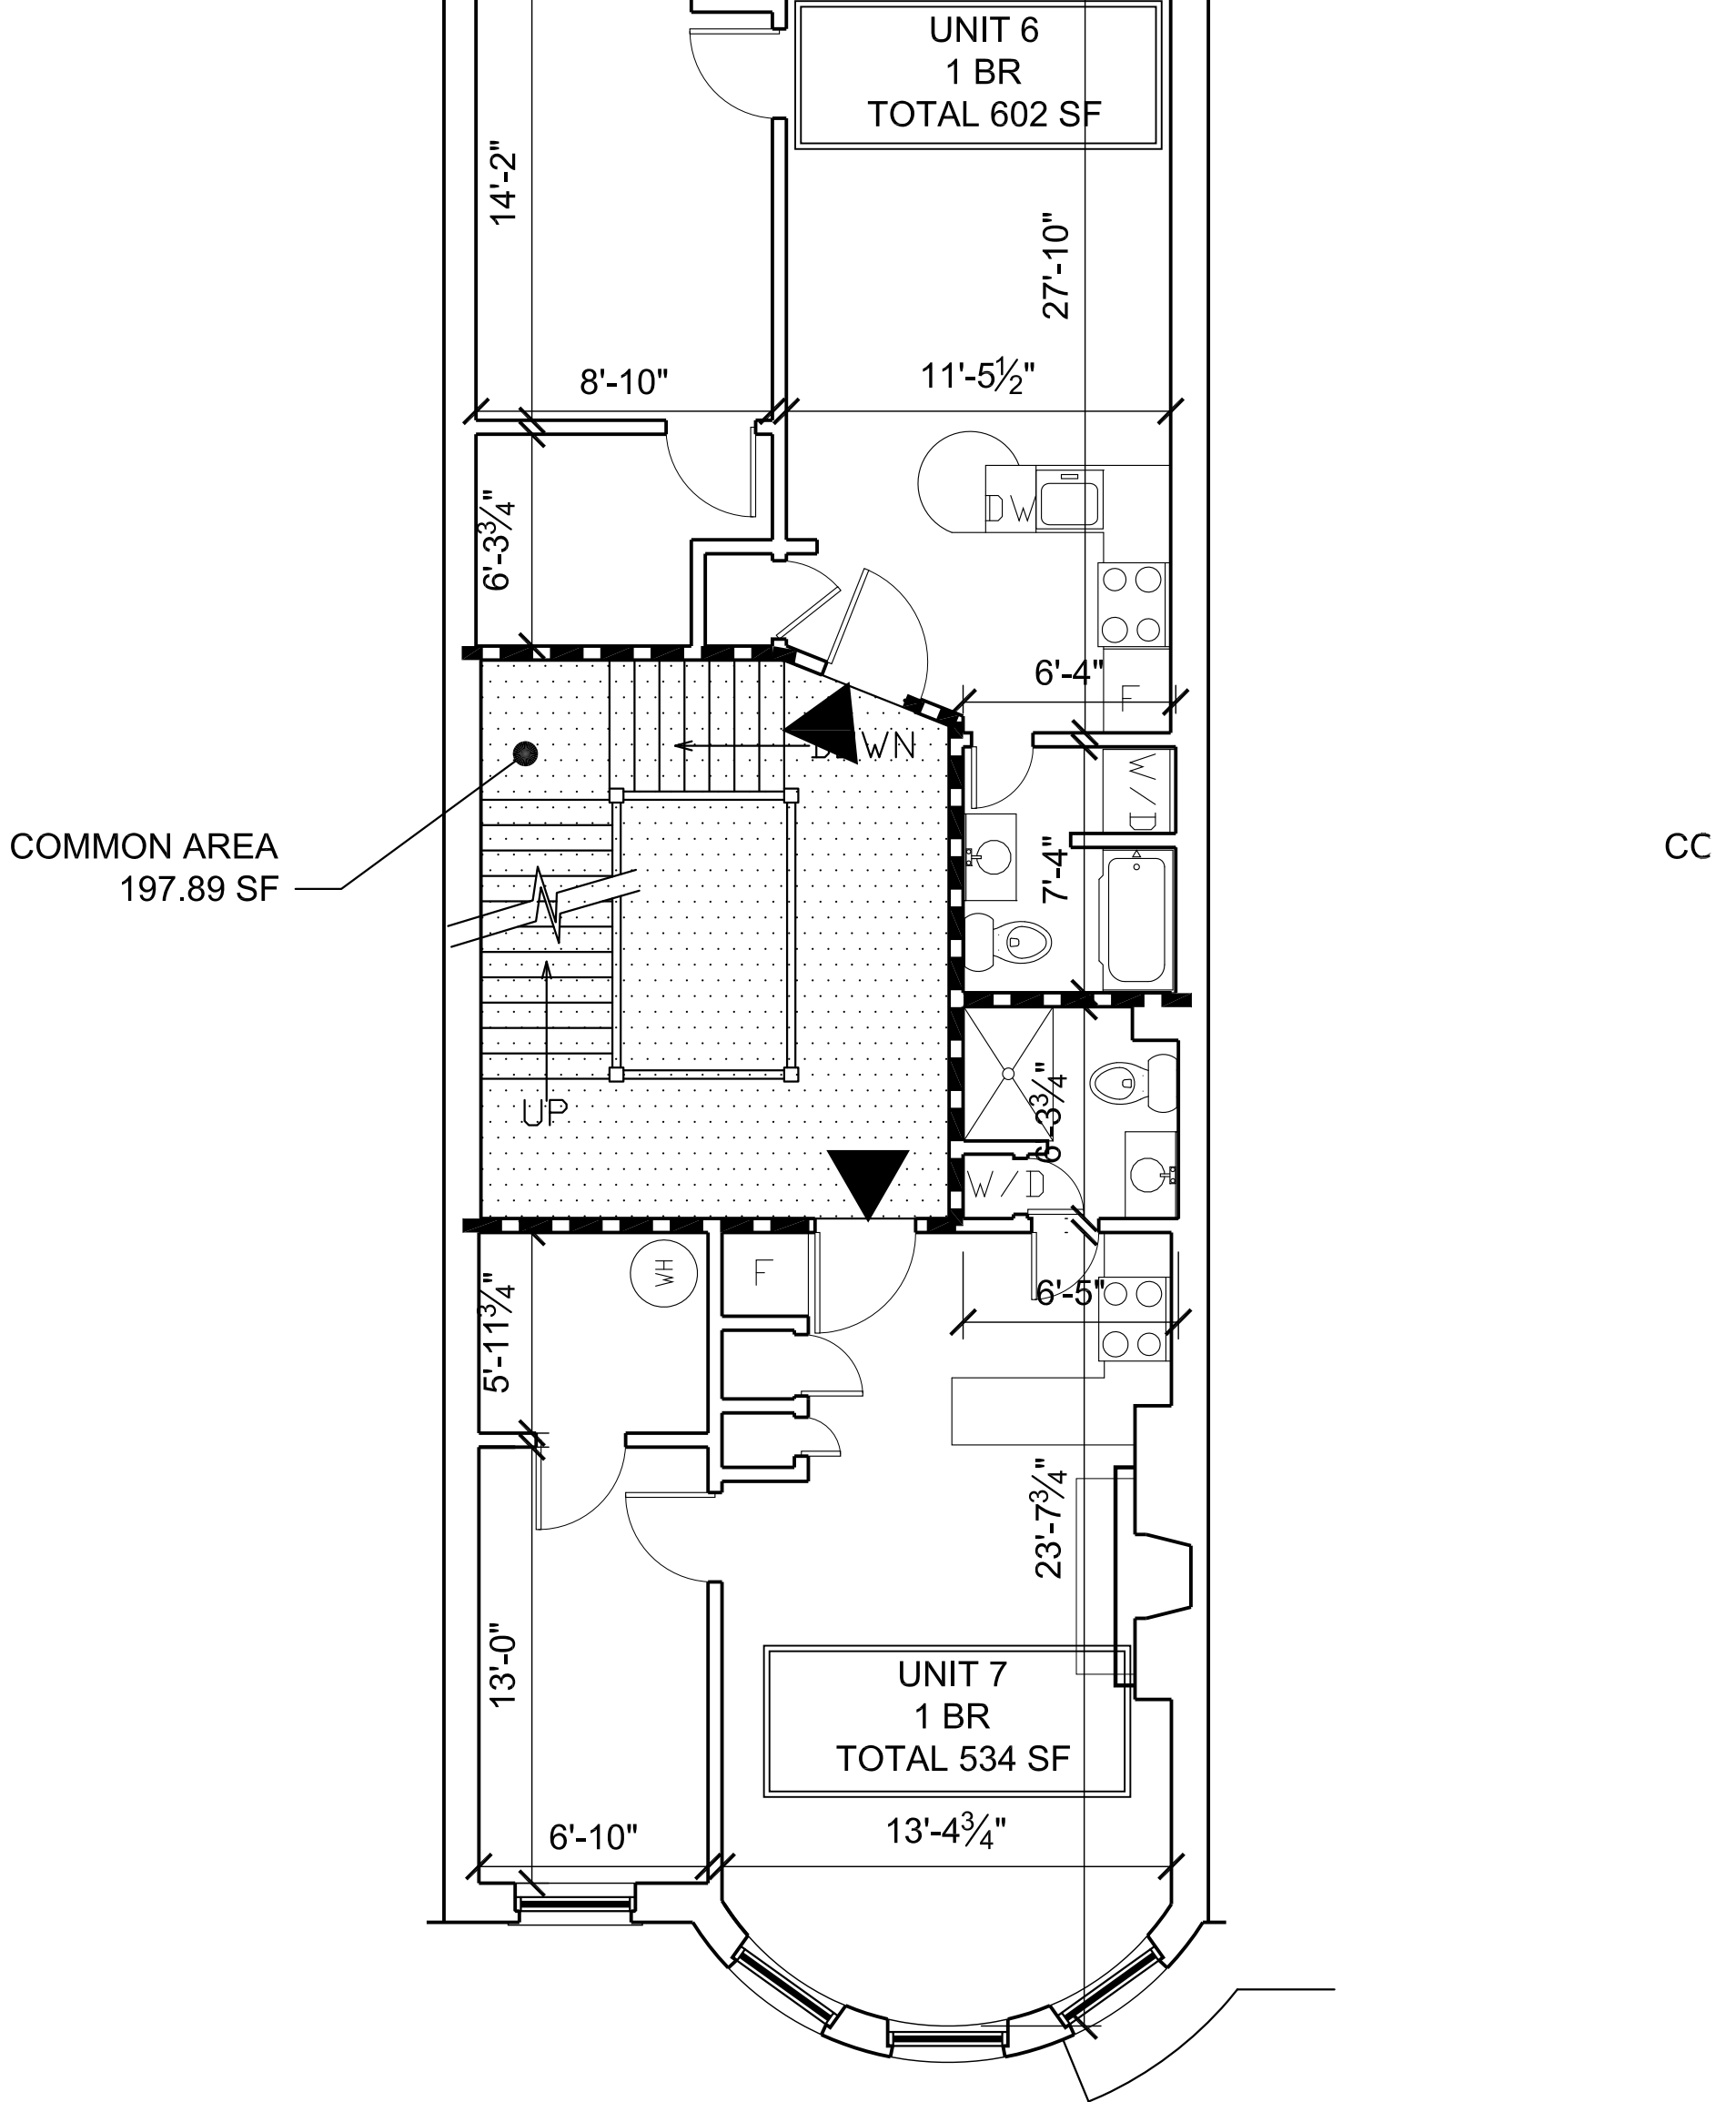

APE

FIRE ESCAPE

FIRE ESCAPE

4 **THIRD FLOOR**
 1/8"=1'-0"